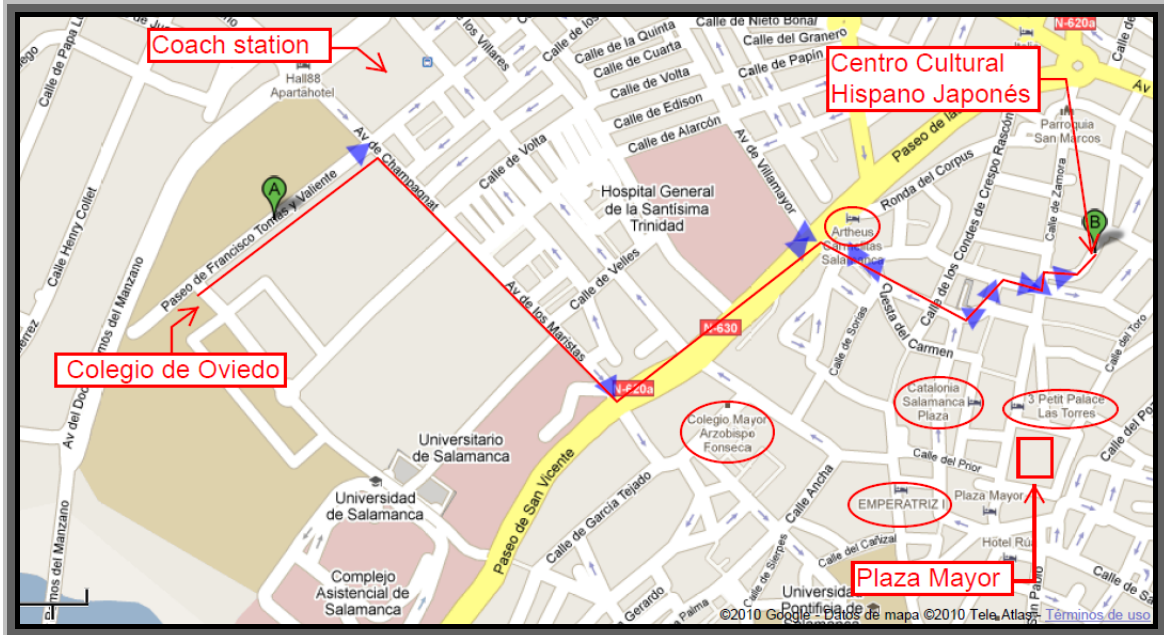

MLAC10 CONFERENCE

Alojamiento/Accommodation

Por favor, hagan sus reservas lo antes posible ya que Salamanca es una ciudad turística y podría haber problemas de alojamiento en los meses de verano.

Please, make your reservations as soon as possible. Salamanca is a highly demanded tourist city and its accommodation availability may be affected during the summertime.

ACCOMMODATION IN COLEGIO DE OVIEDO HALLS OF RESIDENCE (UNIVERSITY OF SALAMANCA)

R. U. Colegio de Oviedo
C/ Alfonso X el Sabio s/n
Campus Miguel de Unamuno
E-37007 SALAMANCA

<http://campus.usal.es/~residen/webOviedo/index.html>

R.U. COLEGIO DE OVIEDO
PRECIOS TRANSEÚNTES 2009-2010
(incluyen alojamiento, desayuno e IVA)

NOCHES	HABITACION	PRECIO
1	INDIVIDUAL	35,36 €
1	DOBLE (precio por persona)	27,43 €